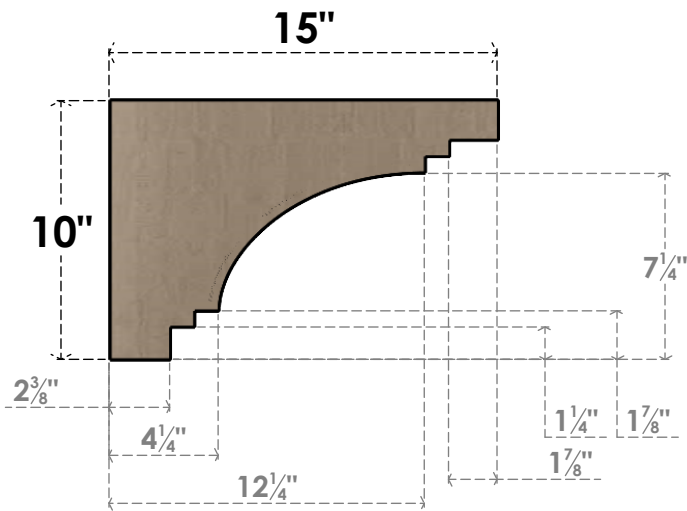

ITEM NUMBER: CORU05X15X10PECRCPR

5"W X 15"D X 10"H SERIES 3 CLASSIC PESCADERO ROUGH CEDAR
TIMBERTHANE FAUX WOOD CORBEL, PRIMED

SIDE PROFILE

FRONT PROFILE

ISOMETRIC

EKENA MILLWORK
2300 WEST MAIN ST.
CLARKSVILLE, TX 75426
TOLL FREE: 866-607-0453
WWW.EKENAMILLWORK.COM

NOTES

1. INSTALLATION TO BE COMPLETED IN ACCORDANCE WITH MANUFACTURER'S SPECIFICATIONS.
2. DRAWING MAY NOT BE TO SCALE
3. THIS DRAWING IS INTENDED FOR DESIGN AND PLANNING PURPOSES ONLY.
4. ALL INFORMATION CONTAINED HEREIN WAS CURRENT AT THE TIME OF DEVELOPMENT BUT MUST BE REVIEWED AND APPROVED BY THE PRODUCT MANUFACTURER TO BE CONSIDERED ACCURATE.
5. TIMBERTHANE ARCHITECTURAL PRODUCTS ARE MADE FROM HIGH DENSITY URETHANE AND COME FACTORY PRIMED