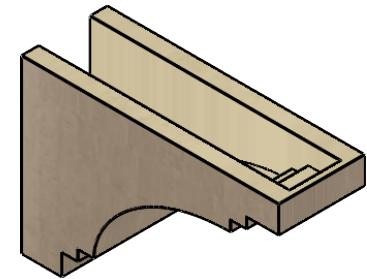

ITEM NUMBER: CORU05X15X10PECRCPR

5"W X 15"D X 10"H SERIES 3 CLASSIC PESCADERO ROUGH CEDAR
TIMBERTHANE FAUX WOOD CORBEL, PRIMED

SIDE PROFILE

FRONT PROFILE

ISOMETRIC

EKENA MILLWORK
2300 WEST MAIN ST.
CLARKSVILLE, TX 75426
TOLL FREE: 866-607-0453
WWW.EKENAMILLWORK.COM

NOTES

1. INSTALLATION TO BE COMPLETED IN ACCORDANCE WITH MANUFACTURER'S SPECIFICATIONS.
2. DRAWING MAY NOT BE TO SCALE
3. THIS DRAWING IS INTENDED FOR DESIGN AND PLANNING PURPOSES ONLY.
4. ALL INFORMATION CONTAINED HEREIN WAS CURRENT AT THE TIME OF DEVELOPMENT BUT MUST BE REVIEWED AND APPROVED BY THE PRODUCT MANUFACTURER TO BE CONSIDERED ACCURATE.
5. TIMBERTHANE ARCHITECTURAL PRODUCTS ARE MADE FROM HIGH DENSITY URETHANE AND COME FACTORY PRIMED