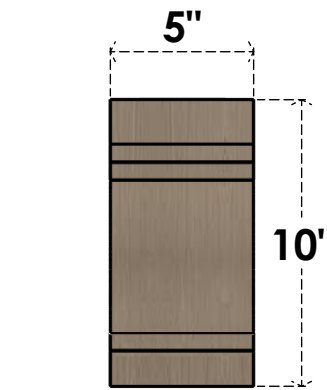

ITEM NUMBER: CORU05X15X10PECRCPR

5"W X 15"D X 10"H SERIES 3 CLASSIC PESCADERO ROUGH CEDAR
TIMBERTHANE FAUX WOOD CORBEL, PRIMED

SIDE PROFILE

FRONT PROFILE

ISOMETRIC

EKENA MILLWORK
2300 WEST MAIN ST.
CLARKSVILLE, TX 75426
TOLL FREE: 866-607-0453
WWW.EKENAMILLWORK.COM

NOTES

1. INSTALLATION TO BE COMPLETED IN ACCORDANCE WITH MANUFACTURER'S SPECIFICATIONS.
2. DRAWING MAY NOT BE TO SCALE
3. THIS DRAWING IS INTENDED FOR DESIGN AND PLANNING PURPOSES ONLY.
4. ALL INFORMATION CONTAINED HEREIN WAS CURRENT AT THE TIME OF DEVELOPMENT BUT MUST BE REVIEWED AND APPROVED BY THE PRODUCT MANUFACTURER TO BE CONSIDERED ACCURATE.
5. TIMBERTHANE ARCHITECTURAL PRODUCTS ARE MADE FROM HIGH DENSITY URETHANE AND COME FACTORY PRIMED